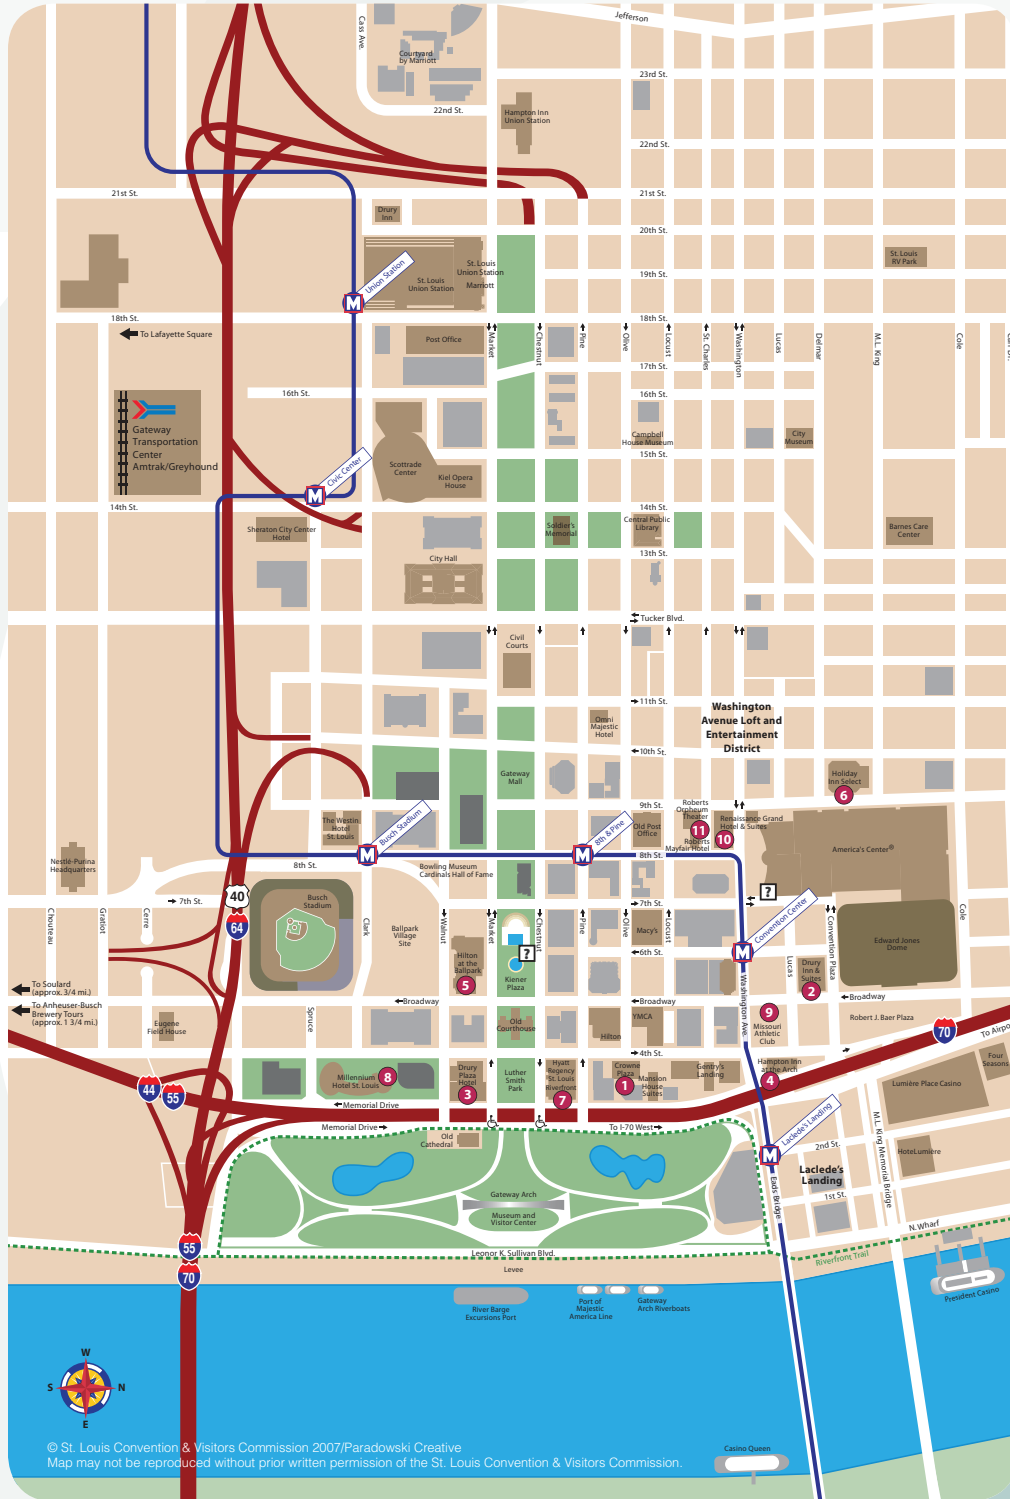

# St. Louis Hotel Map

- 1 Crowne PlazaHotel St. Louis Downtown
- 2 Drury Inn & Suites St. Louis Convention Center
- 3 Drury Plaza Hotel
- 4 Hampton Inn Gateway Arch
- 5 Hilton St. Louis at the Ballpark
- 6 Holiday Inn Select/Downtown Convention Center
- 7 Hyatt Regency St. Louis Riverfront
- 8 Millennium Hotel St. Louis
- 9 Missouri Athletic Club
- 10 Renaissance St. Louis Grand & Suites Hotel
- 11 The Roberts Mayfair - A Wyndham Historic Hotel